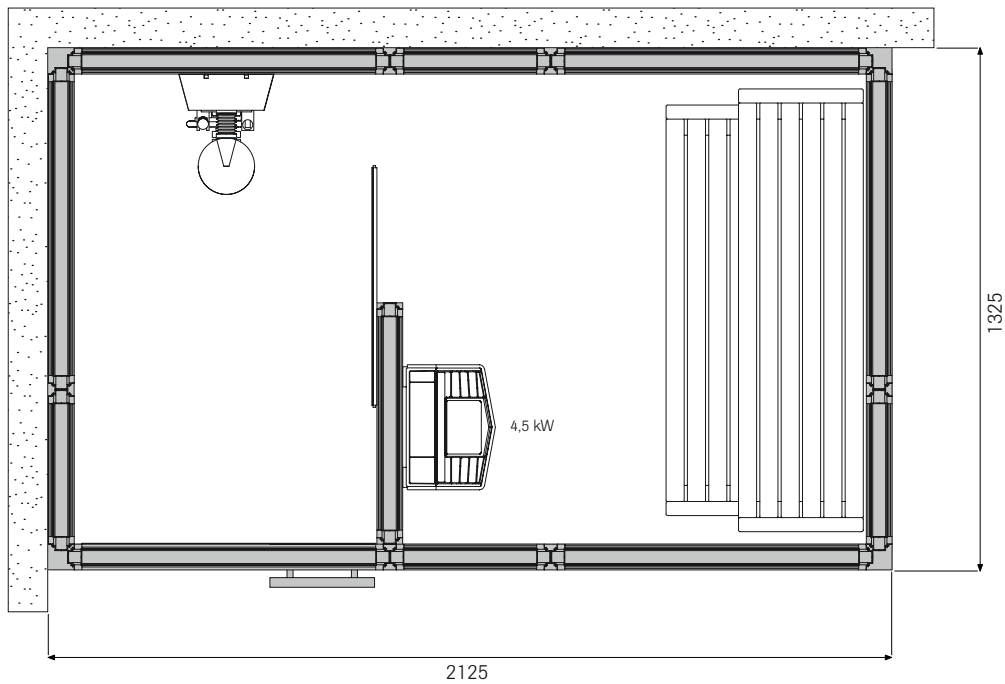

Here you have a bird's eye view of our complete, prefabricated Tylö sauna ix210. You can see size, the correct location of the sauna heater and how the interior is designed. The Tylö sauna ix210 can be installed mirror fashion and the door can hung to open either left or right.

Note! The sauna heater is not included when you buy the Tylö sauna ix210.